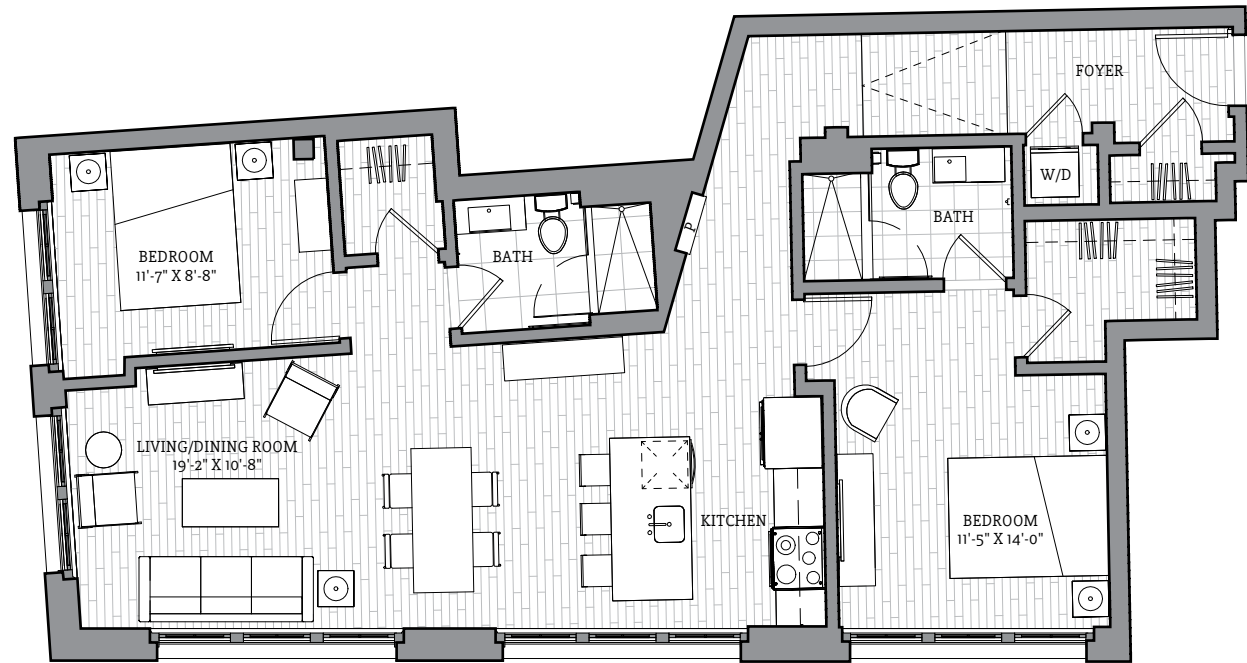

319
A
STREET

TWO
bedroom

TYPE 11
two bedroom
two bath
±1,055 sq ft

Elevations and floor plans are artist's renderings and are shown for illustration purposes only. All square feet are approximate only.